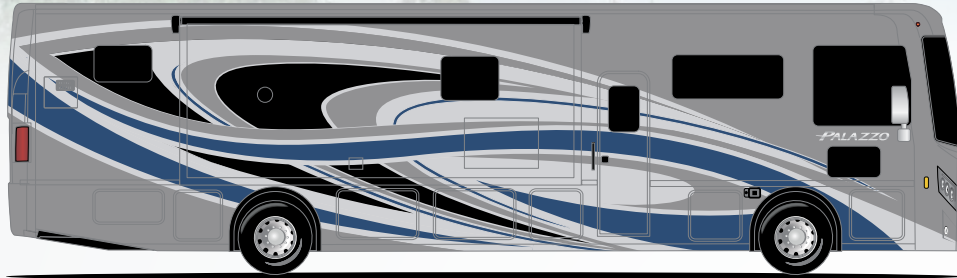

PALAZZO®

CHAMBERS BAY

OAKMONT

ST. ANDREWS

TORREY PINES

Featured Highlights

CONSTRUCTION & EXTERIOR

- Freightliner® XC-S Straight Rail Chassis with Atlas Foundation™
- Cummins® ISB 6.7L Diesel Engine with 300HP, 660 lb.-ft. Torque (33.5 & 33.6)
- Cummins® ISB 6.7L Diesel Engine with 340HP, 700 lb.-ft. Torque (37.4 & 37.5)
- 160-amp, 12-volt Alternator
- In-Block, 750-watt Engine Heater
- 6-Speed Allison Automatic Transmission
- Full Air Front & Rear Drum Anti-Lock Brakes
- I-Beam Front Axle with 55° Wheel Cut
- Air-Ride™ Suspension
- Exhaust Brake
- Sachs® Shock Absorbers
- Under-Hood Light
- 90-gallon Fuel Tank with Dual Fills
- 10,000-lb. Trailer Hitch with 7-pin Round Connector
- Automatic Leveling Jacks with Touchpad Controls
- Welded Tubular Steel Floor
- Welded Tubular Aluminum Roof & Sidewall Cage Construction
- Vacu-Bond Laminated Roof, Walls & Floors with Block Foam Insulation
- One-Piece Fiberglass Front & Rear Caps
- One-Piece Windshield
- One-Piece TPO Roof
- Full-Body Paint Package with Gel-Coat Sidewalls with Invisible Front Paint Protection
- Basement Pass-Through Storage Compartment
- Easy Slide Storage Tray (33.5 & 33.6)

AUTOMOTIVE & COCKPIT

- 10.1" Touchscreen Dash Radio with Bluetooth® & SiriusXM® Radio
- Chrome Heated/Remote Exterior Mirrors with Integrated Side View Cameras
- Cruise Control
- Tilt/Telescoping Steering Column
- Dash Workstation with 110-volt & 12-volt Outlets
- Dash Fans
- Power Roller Shade on Windshield
- Manual Roller Shades on Side Windows
- Power Drop-Down Hide-Away Overhead Bunk with Cotton Cloud™ Mattress & Bunk Ladder
- Emergency Engine Start Switch
- Three-point Seat Belts for Driver and Passenger
- Leatherette Reclining/Swivel Captain's Chairs with Lumbar Support
- Power Adjustable Driver's Seat
- Valve Stem Extenders on Rear Wheels
- 255/70R 22.5" Radial Tires with Aluminum Wheels
- Fog Lights
- Bird's Eye™ Window