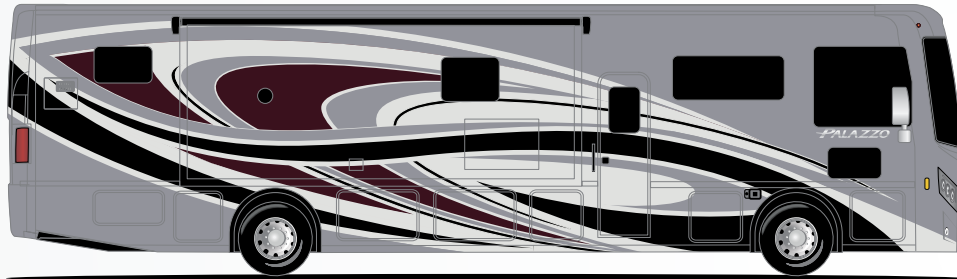

PALAZZO®

CHAMBERS BAY

OAKMONT

ST. ANDREWS

TORREY PINES

Featured Highlights

CONSTRUCTION & EXTERIOR

- Freightliner® XC-S Straight Rail Chassis with Atlas Foundation™
- Cummins® ISB 6.7L Diesel Engine with 300HP, 660 lb.-ft. Torque (33.5 & 33.6)
- Cummins® ISB 6.7L Diesel Engine with 340HP, 700 lb.-ft. Torque (37.4 & 37.5)
- 160-amp, 12-volt Alternator
- In-Block, 750-watt Engine Heater
- 6-Speed Allison Automatic Transmission
- Full Air Front & Rear Drum Anti-Lock Brakes
- I-Beam Front Axle with 55° Wheel Cut
- Air-Ride™ Suspension
- Exhaust Brake
- Sachs® Shock Absorbers
- Under-Hood Light
- 90-gallon Fuel Tank with Dual Fills
- 10,000-lb. Trailer Hitch with 7-pin Round Connector
- Automatic Leveling Jacks with Touchpad Controls
- Welded Tubular Steel Floor
- Welded Tubular Aluminum Roof & Sidewall Cage Construction
- Vacu-Bond Laminated Roof, Walls & Floors with Block Foam Insulation
- One-Piece Fiberglass Front & Rear Caps
- One-Piece Windshield
- One-Piece TPO Roof
- Full-Body Paint Package with Gel-Coat Sidewalls with Invisible Front Paint Protection
- Basement Pass-Through Storage Compartment
- Easy Slide Storage Tray (33.5 & 33.6)

AUTOMOTIVE & COCKPIT

- 10.1" Touchscreen Dash Radio with Bluetooth® & SiriusXM® Radio
- Chrome Heated/Remote Exterior Mirrors with Integrated Side View Cameras
- Cruise Control
- Tilt/Telescoping Steering Column
- Dash Workstation with 110-volt & 12-volt Outlets
- Dash Fans
- Power Roller Shade on Windshield
- Manual Roller Shades on Side Windows
- Power Drop-Down Hide-Away Overhead Bunk with Cotton Cloud™ Mattress & Bunk Ladder
- Emergency Engine Start Switch
- Three-point Seat Belts for Driver and Passenger
- Leatherette Reclining/Swivel Captain's Chairs with Lumbar Support
- Power Adjustable Driver's Seat
- Valve Stem Extenders on Rear Wheels
- 255/70R 22.5" Radial Tires with Aluminum Wheels
- Fog Lights
- Bird's Eye™ Window