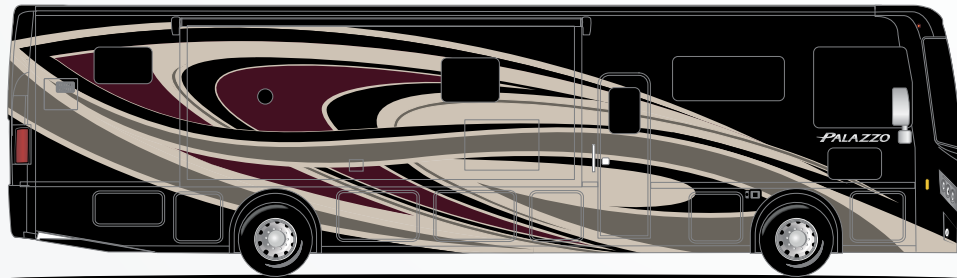

PALAZZO®

CHAMBERS BAY

OAKMONT

ST. ANDREWS

TORREY PINES

Featured Highlights

CONSTRUCTION & EXTERIOR

- Freightliner® XC-S Straight Rail Chassis with Atlas Foundation™
- Cummins® ISB 6.7L Diesel Engine with 300HP, 660 lb.-ft. Torque (33.5 & 33.6)
- Cummins® ISB 6.7L Diesel Engine with 340HP, 700 lb.-ft. Torque (37.4 & 37.5)
- 160-amp, 12-volt Alternator
- In-Block, 750-watt Engine Heater
- 6-Speed Allison Automatic Transmission
- Full Air Front & Rear Drum Anti-Lock Brakes
- I-Beam Front Axle with 55° Wheel Cut
- Air-Ride™ Suspension
- Exhaust Brake
- Sachs® Shock Absorbers
- Under-Hood Light
- 90-gallon Fuel Tank with Dual Fills
- 10,000-lb. Trailer Hitch with 7-pin Round Connector
- Automatic Leveling Jacks with Touchpad Controls
- Welded Tubular Steel Floor
- Welded Tubular Aluminum Roof & Sidewall Cage Construction
- Vacu-Bond Laminated Roof, Walls & Floors with Block Foam Insulation
- One-Piece Fiberglass Front & Rear Caps
- One-Piece Windshield
- One-Piece TPO Roof
- Full-Body Paint Package with Gel-Coat Sidewalls with Invisible Front Paint Protection
- Basement Pass-Through Storage Compartment
- Easy Slide Storage Tray (33.5 & 33.6)

AUTOMOTIVE & COCKPIT

- 10.1" Touchscreen Dash Radio with Bluetooth® & SiriusXM® Radio
- Chrome Heated/Remote Exterior Mirrors with Integrated Side View Cameras
- Cruise Control
- Tilt/Telescoping Steering Column
- Dash Workstation with 110-volt & 12-volt Outlets
- Dash Fans
- Power Roller Shade on Windshield
- Manual Roller Shades on Side Windows
- Power Drop-Down Hide-Away Overhead Bunk with Cotton Cloud™ Mattress & Bunk Ladder
- Emergency Engine Start Switch
- Three-point Seat Belts for Driver and Passenger
- Leatherette Reclining/Swivel Captain's Chairs with Lumbar Support
- Power Adjustable Driver's Seat
- Valve Stem Extenders on Rear Wheels
- 255/70R 22.5" Radial Tires with Aluminum Wheels
- Fog Lights
- Bird's Eye™ Window