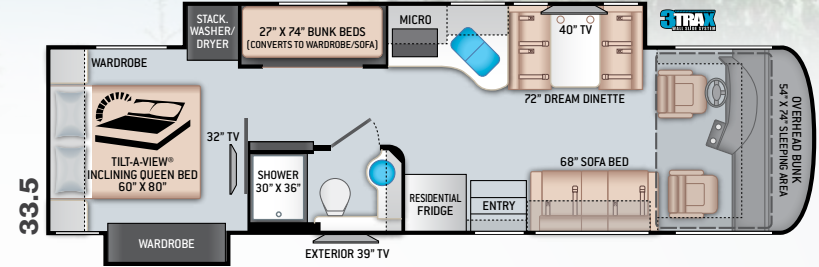

PALAZZO®

CHAMBERS BAY

OAKMONT

ST. ANDREWS

TORREY PINES

Featured Highlights

CONSTRUCTION & EXTERIOR

- Freightliner® XC-S Straight Rail Chassis with Atlas Foundation™
- Cummins® ISB 6.7L Diesel Engine with 300HP, 660 lb.-ft. Torque (33.5 & 33.6)
- Cummins® ISB 6.7L Diesel Engine with 340HP, 700 lb.-ft. Torque (37.4 & 37.5)
- 160-amp, 12-volt Alternator
- In-Block, 750-watt Engine Heater
- 6-Speed Allison Automatic Transmission
- Full Air Front & Rear Drum Anti-Lock Brakes
- I-Beam Front Axle with 55° Wheel Cut
- Air-Ride™ Suspension
- Exhaust Brake
- Sachs® Shock Absorbers
- Under-Hood Light
- 90-gallon Fuel Tank with Dual Fills
- 10,000-lb. Trailer Hitch with 7-pin Round Connector
- Automatic Leveling Jacks with Touchpad Controls
- Welded Tubular Steel Floor
- Welded Tubular Aluminum Roof & Sidewall Cage Construction
- Vacu-Bond Laminated Roof, Walls & Floors with Block Foam Insulation
- One-Piece Fiberglass Front & Rear Caps
- One-Piece Windshield
- One-Piece TPO Roof
- Full-Body Paint Package with Gel-Coat Sidewalls with Invisible Front Paint Protection
- Basement Pass-Through Storage Compartment
- Easy Slide Storage Tray (33.5 & 33.6)

- Side-Hinged, Flush Mount Radius Compartment Doors
- Lighted Storage Compartments
- Power Patio Lateral Arm Awning with Integrated LED Lighting
- Slideout Room Topper Awnings
- 3TRAX® Wall Slide System
- Frameless Dual Pane Windows

BEDROOM & BATHROOM

- King Size Bed with Tilt-A-View® Inclining Mechanism (37.4)
- Queen Size Bed with Tilt-A-View® Inclining Mechanism (33.5, 33.6, & 37.5)
- Bunk Beds – Converts to Sofa (33.5)
- USB Charging Ports in Nightstands
- Attractive Headboard, Bedsread & Throw Pillows
- Sconce Wall Lighting (33.5 & 33.6)
- Porcelain Toilet
- Oversized Shower with Glass Door
- Power Vent in Bathroom