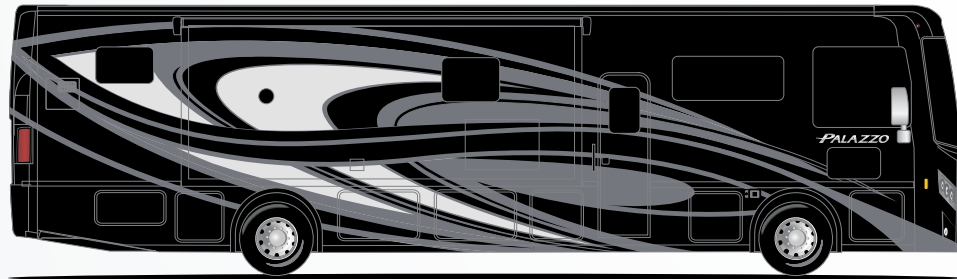

PALAZZO®

CHAMBERS BAY

OAKMONT

ST. ANDREWS

TORREY PINES

Featured Highlights

CONSTRUCTION & EXTERIOR

- Freightliner® XC-S Straight Rail Chassis with Atlas Foundation™
- Cummins® ISB 6.7L Diesel Engine with 300HP, 660 lb.-ft. Torque (33.5 & 33.6)
- Cummins® ISB 6.7L Diesel Engine with 340HP, 700 lb.-ft. Torque (37.4 & 37.5)
- 160-amp, 12-volt Alternator
- In-Block, 750-watt Engine Heater
- 6-Speed Allison Automatic Transmission
- Full Air Front & Rear Drum Anti-Lock Brakes
- I-Beam Front Axle with 55° Wheel Cut
- Air-Ride™ Suspension
- Exhaust Brake
- Sachs® Shock Absorbers
- Under-Hood Light
- 90-gallon Fuel Tank with Dual Fills
- 10,000-lb. Trailer Hitch with 7-pin Round Connector
- Automatic Leveling Jacks with Touchpad Controls
- Welded Tubular Steel Floor
- Welded Tubular Aluminum Roof & Sidewall Cage Construction
- Vacu-Bond Laminated Roof, Walls & Floors with Block Foam Insulation
- One-Piece Fiberglass Front & Rear Caps
- One-Piece Windshield
- One-Piece TPO Roof
- Full-Body Paint Package with Gel-Coat Sidewalls with Invisible Front Paint Protection
- Basement Pass-Through Storage Compartment
- Easy Slide Storage Tray (33.5 & 33.6)

AUTOMOTIVE & COCKPIT

- 10.1" Touchscreen Dash Radio with Bluetooth® & SiriusXM® Radio
- Chrome Heated/Remote Exterior Mirrors with Integrated Side View Cameras
- Cruise Control
- Tilt/Telescoping Steering Column
- Dash Workstation with 110-volt & 12-volt Outlets
- Dash Fans
- Power Roller Shade on Windshield
- Manual Roller Shades on Side Windows
- Power Drop-Down Hide-Away Overhead Bunk with Cotton Cloud™ Mattress & Bunk Ladder
- Emergency Engine Start Switch
- Three-point Seat Belts for Driver and Passenger
- Leatherette Reclining/Swivel Captain's Chairs with Lumbar Support
- Power Adjustable Driver's Seat
- Valve Stem Extenders on Rear Wheels
- 255/70R 22.5" Radial Tires with Aluminum Wheels
- Fog Lights
- Bird's Eye™ Window