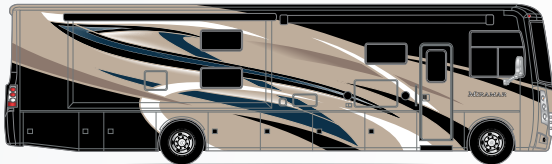

# MIRAMAR®

RED SKIES **HD-MAX**

SATELLITE BLUES **HD-MAX**

COOL JAZZ FULL-BODY PAINT

MOOD INDIGO FULL-BODY PAINT

TAKE FIVE FULL-BODY PAINT

REGATTA

SANIBEL