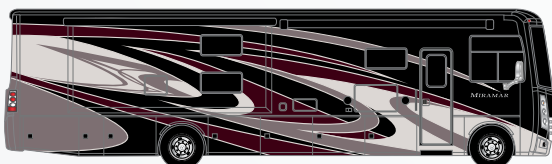

# MIRAMAR®

RED SKIES **HD-MAX**

SATELLITE BLUES **HD-MAX**

COOL JAZZ FULL-BODY PAINT

MOOD INDIGO FULL-BODY PAINT

TAKE FIVE FULL-BODY PAINT

REGATTA

SANIBEL