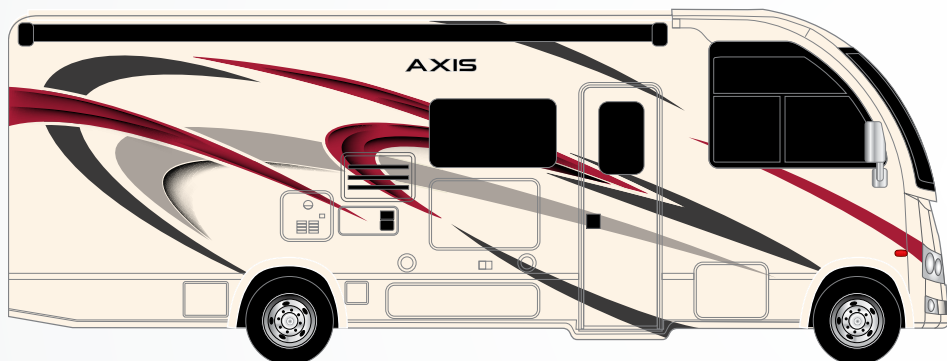

AXIS®

SANIBEL **HD-MAX**

SANTA ROSA **HD-MAX**

BEECHWOOD

SILVER OAK

OPTIONAL HOME COLLECTION

Featured Highlights

CONSTRUCTION & EXTERIOR

- Ford® E-Series Chassis – TorqShift® 6-Speed Automatic with Overdrive Transmission
- Premium One-Piece TPO Roof
- One-Piece Fiberglass Front Cap
- HD-MAX® Exterior with Graphics Package
- Lighted Rotocast Storage Compartments
- Flush Mount Radius Compartment Doors
- Lateral Power Patio Awning with Integrated LED Lighting
- Slideout Room Topper Awning(s)
- Roof Ladder
- Entry Door Grab Handle
- Frameless Windows
- 8,000-lb. Trailer Hitch with 7-pin Round Connector